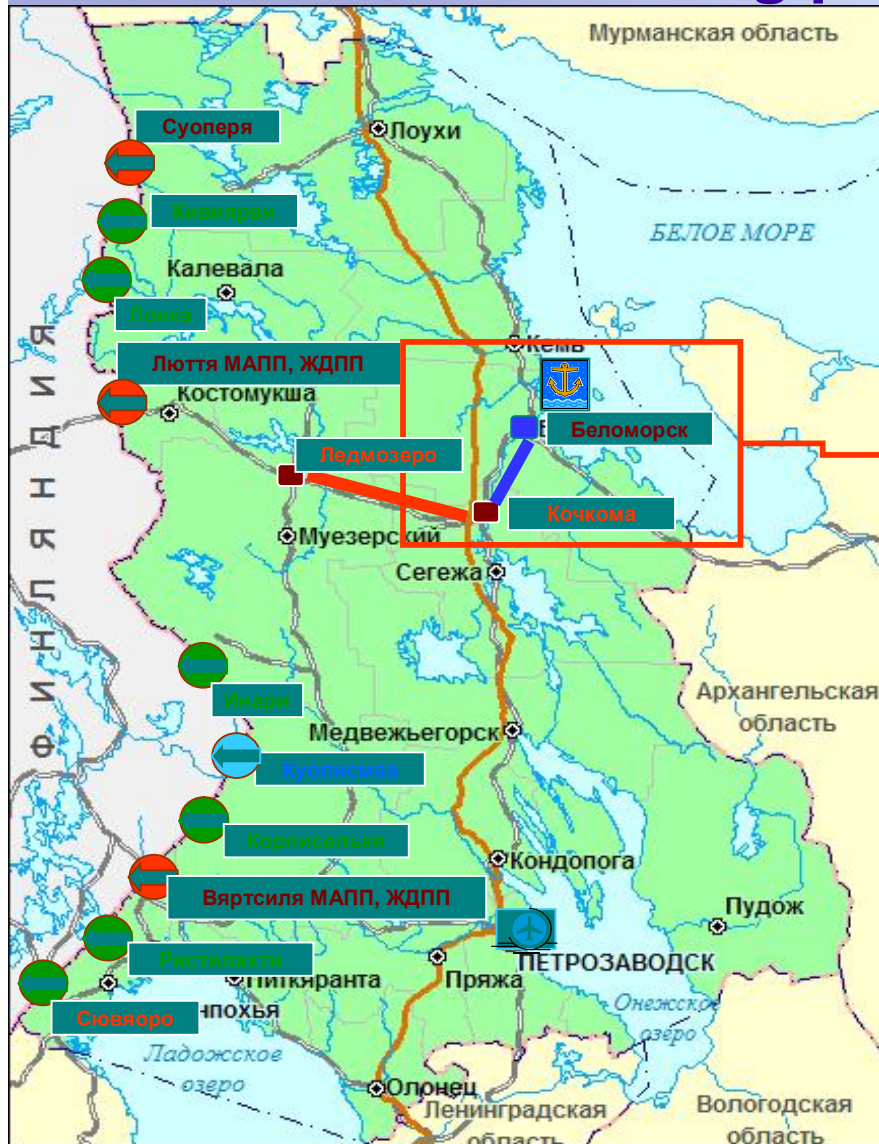

Республика Карелия

Main border-crossing points in the Republic of Karelia