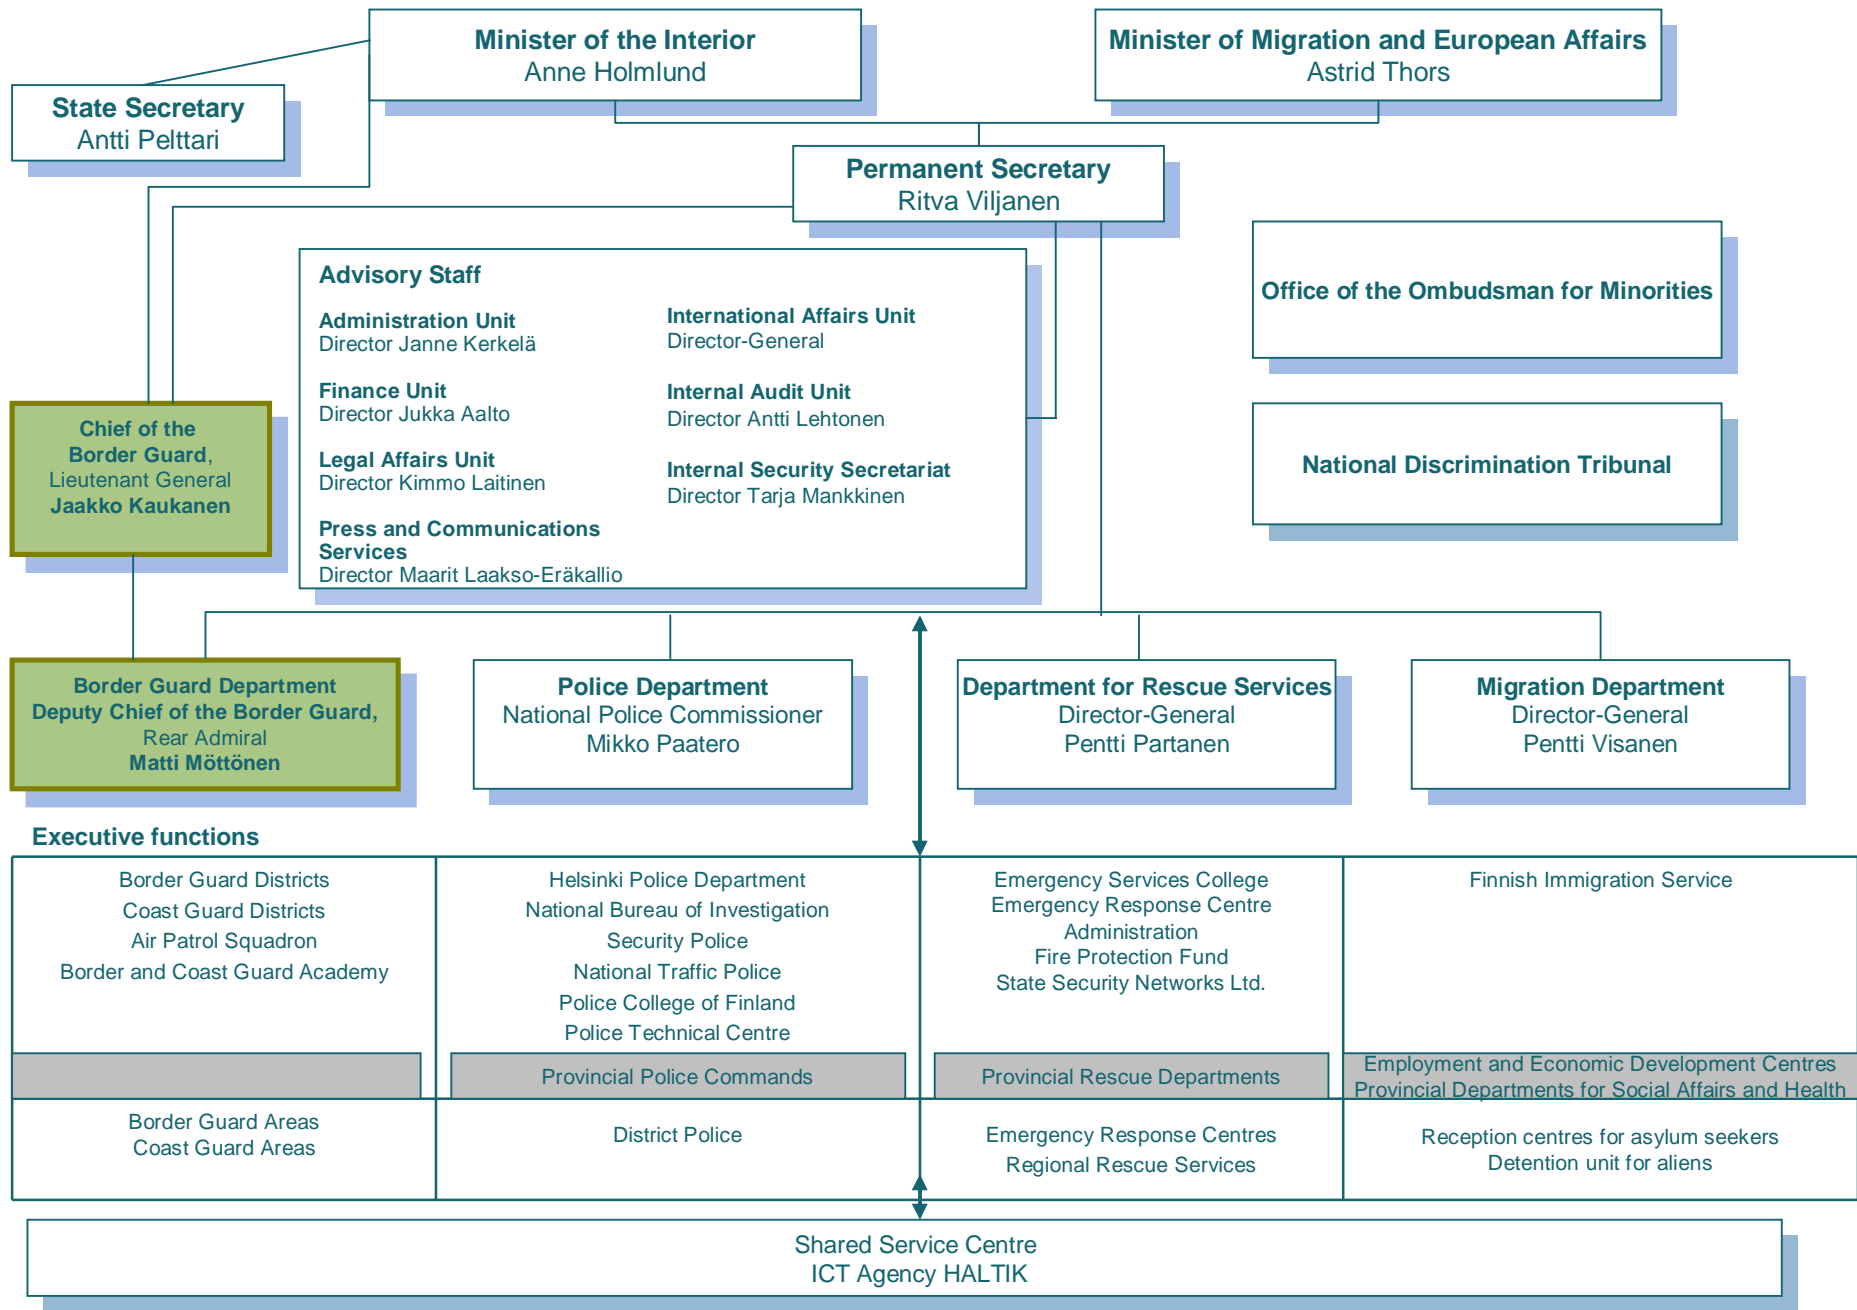

Finnish Border Guard presentation

NEEBOR 11.9.2009
Major Heikki Koponen

Rajavartiolaitos
Gränsbevakningsväsendet
The Finnish Border Guard

The Border Guard - Safeguarding in all circumstances

Rajavartiolaitos
Gränsbevakningsväsendet
The Finnish Border Guard

VISION

Finland has the safest border and sea areas in Europe.

The Border Guard is a cooperative, internationally esteemed expert in border security and SAR at sea, which provides security services necessary for the society efficiently and cost-effectively.

The security is guaranteed by the reliable and skilful staff.

VALUES

Reliability, skill and cooperativeness.

Border Guard organization

Tasks of the Border Guard

7/10/09

BORDER MANAGEMENT BORDER CHECKS

BORDER SURVEILLANCE

Control and surveillance of
waterborne traffic

EU integrated four tier border management system

Rajavartiolaitos
Gränsbevakningsväsendet
The Finnish Border Guard

COOPERATION
BETWEEN
MEMBER STATES

ALIEN
SURVEILLANCE