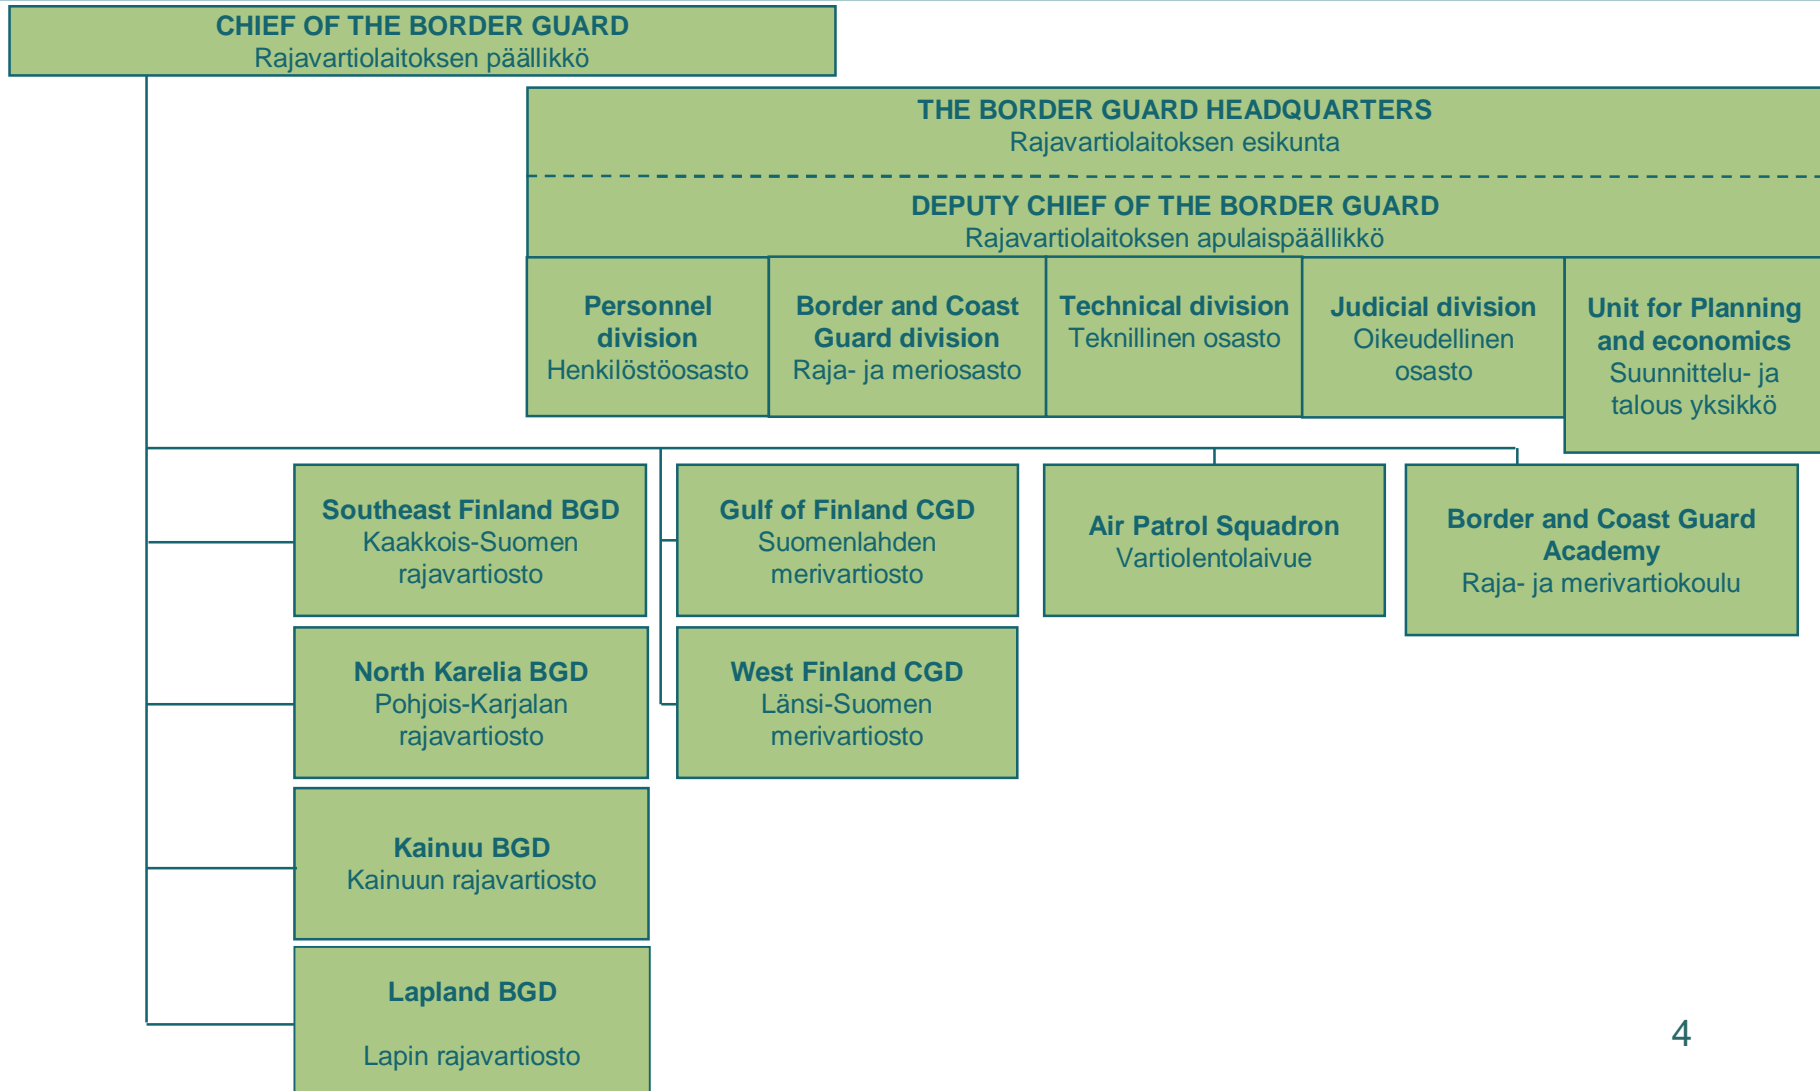

Finnish Border Guard presentation

NEEBOR 11.9.2009
Major Heikki Koponen

Rajavartiolaitos
Gränsbevakningsväsendet
The Finnish Border Guard

The Border Guard - Safeguarding in all circumstances

Rajavartiolaitos
Gränsbevakningsväsendet
The Finnish Border Guard

VISION

Finland has the safest border and sea areas in Europe.

The Border Guard is a cooperative, internationally esteemed expert in border security and SAR at sea, which provides security services necessary for the society efficiently and cost-effectively.

The security is guaranteed by the reliable and skilful staff.

VALUES

Reliability, skill and cooperativeness.

Border Guard organization

Tasks of the Border Guard

7/10/09

BORDER MANAGEMENT BORDER CHECKS

BORDER SURVEILLANCE

Control and surveillance of
waterborne traffic

EU integrated four tier border management system

Rajavartiolaitos
Gränsbevakningsväsendet
The Finnish Border Guard

COOPERATION
BETWEEN
MEMBER STATES

ALIEN
SURVEILLANCE